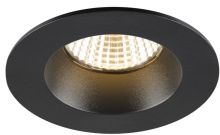

## Specifications SLV New Tria 68 Spot Aluminium Black Round 8.3W 500lm 38D - 930 Warm White | Cutout 68mm - Best Colour Rendering - Dimmable

[View Product](#)

### General Information

SKU	255697
EAN	4024163277594
Brand	SLV
Manufacturer Name	NEW TRIA 68 rec. ceiling light 3000K 38° IP 20 / IP 65 round BK
Any Lamp all-in warranty	5 Years
Average Lifetime (h)	50000

### Technical Information

Technology	LED Integrated
Wattage	8.3
Voltage (V)	220-240
Dimmable	Dimmable
Colour Code	930 Warm White
Colour temperature (Kelvin)	3000 Warm White
Colour Rendering (Ra)	90-99
Colour of Light	White
Light colour options	Single Color
Luminous Flux (Lumen)	500
Luminous Efficacy (lm/W)	60.2
Beam Angle (degree)	38

## Fixture Information

Mounting Method	Recessed
Cut out (mm)	68
Optical Cover	Other
IP-rating	IP20
Operating Temperature	-20 to +35
Housing	Aluminium
Colour of the Fixture	Black
Emergency Lighting	No Emergency Unit
Tiltable	No
Fixture Connection	PI [Push-in connector 3-pole]
Series	New Tria