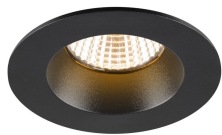

Specifications SLV New Tria 68 Spot Aluminium Black Round 8.3W 460lm 38D - 927 Extra Warm White | Cutout 68mm - Best Colour Rendering - Dimmable

[View Product](#)

General Information

SKU	255688
EAN	4024163277617
Brand	SLV
Manufacturer Name	NEW TRIA 68 rec. ceiling light 2700K 38° IP 20 / IP 65 round BK
Any Lamp all-in warranty	5 Years
Average Lifetime (h)	50000

Technical Information

Technology	LED Integrated
Wattage	8.3
Voltage (V)	220-240
Dimmable	Dimmable
Colour Code	927 Extra Warm White
Colour temperature (Kelvin)	2700 Extra Warm White
Colour Rendering (Ra)	90-99
Colour of Light	White
Light colour options	Single Color
Luminous Flux (Lumen)	460
Luminous Efficacy (lm/W)	55.4
Beam Angle (degree)	38

Product Type Category LED spotlight

Fixture Information

Mounting Method	Recessed
Cut out (mm)	68
Optical Cover	Other
IP-rating	IP20
Operating Temperature	-20 to +35
Housing	Aluminium
Colour of the Fixture	Black
Emergency Lighting	No Emergency Unit
Tiltable	No
Fixture Connection	PI [Push-in connector 3-pole]
Series	New Tria