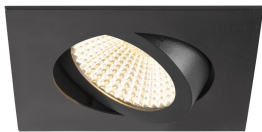

Specifications SLV New Tria 68 Spot Aluminium Black Square 8.3W 750lm 60D - 930 Warm White | Cutout 68mm - Best Colour Rendering - Dimmable

[View Product](#)

General Information

SKU	255672
EAN	4024163277679
Brand	SLV
Manufacturer Name	NEW TRIA 68 rec. ceiling light 3000K 60° IP 20 square BK
Any Lamp all-in warranty	5 Years
Average Lifetime (h)	50000

Technical Information

Technology	LED Integrated
Wattage	8.3
Voltage (V)	220-240
Dimmable	Dimmable
Colour Code	930 Warm White
Colour temperature (Kelvin)	3000 Warm White
Colour Rendering (Ra)	90-99
Colour of Light	White
Light colour options	Single Color
Luminous Flux (Lumen)	750
Luminous Efficacy (lm/W)	90.4
Beam Angle (degree)	60

Product Type Category LED spotlight

Fixture Information

Mounting Method	Recessed
Cut out (mm)	68
Optical Cover	Other
IP-rating	IP20
Operating Temperature	-20 to +35
Housing	Aluminium
Colour of the Fixture	Black
Emergency Lighting	No Emergency Unit
Tiltable	No
Fixture Connection	PI [Push-in connector 3-pole]
Series	New Tria