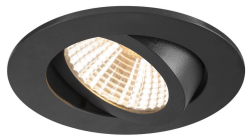

Specifications SLV New Tria 68 Spot Aluminium Black Round 8.3W 705lm 38D - 927 Extra Warm White | Cutout 68mm - Best Colour Rendering - Dimmable

[View Product](#)

## General Information

SKU	255628
EAN	4024163277815
Brand	SLV
Manufacturer Name	NEW TRIA 68 rec. ceiling light 2700K 38° IP 20 round BK
Any Lamp all-in warranty	5 Years
Average Lifetime (h)	50000

## Technical Information

Technology	LED Integrated
Wattage	8.3
Voltage (V)	220-240
Dimmable	Dimmable
Colour Code	927 Extra Warm White
Colour temperature (Kelvin)	2700 Extra Warm White
Colour Rendering (Ra)	90-99
Colour of Light	White
Light colour options	Single Color
Luminous Flux (Lumen)	705
Luminous Efficacy (lm/W)	84.9
Beam Angle (degree)	38

## Fixture Information

Mounting Method	Recessed
Cut out (mm)	68
Optical Cover	Other
IP-rating	IP20
Operating Temperature	-20 to +35
Housing	Aluminium
Colour of the Fixture	Black
Emergency Lighting	No Emergency Unit
Tiltable	No
Fixture Connection	PI [Push-in connector 3-pole]
Series	New Tria