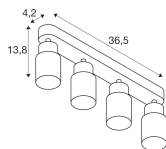

Specifications SLV Puri 2.0 Aluminium Spot White | Suitable for 4x GU10

[View Product](#)

General Information

SKU	260611
EAN	4024163293808
Brand	SLV
Manufacturer Name	PURI 2.0 Tube, wand- en plafondopbouwarmatuur, long, 4x max. 6W GU10,
Any Lamp all-in warranty	5 Years
Average Lifetime (h)	0

Technical Information

Technology	Fixture with Socket
Voltage (V)	220-240
Wattage	0
Dimmable	Dimmable when using a Dimmable Bulb
Suitable for	GU10
Including bulb	No
Amount of bulbs required	4
Maximum Wattage Rating	6
Luminous Flux (Lumen)	0
Tiltable	Yes
Mounting Method	Ceiling, Wall mounted
Emergency Lighting	No Emergency Unit