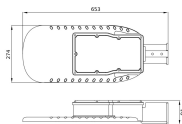

Specifications Ledvance LED Streetlight
Eco Area 150W 18750lm - 830 Warm
White | IP66

[View Product](#)

General Information

SKU	240870
EAN	4058075557932
Brand	Ledvance
Manufacturer Name	ECOAREASPD 150W 830 IP66 GY 2X1 EUE
Any Lamp all-in warranty	5 Years
Average Lifetime (h)	50000

Technical Information

Technology	LED Integrated
Wattage	150
Voltage (V)	220-240
Dimmable	Not Dimmable
Colour Code	830 Warm White
Colour temperature (Kelvin)	3000 Warm White
Colour Rendering (Ra)	80-89
Colour of Light	White
Light colour options	Single Color
Luminous Flux (Lumen)	18750
Luminous Efficacy (lm/W)	125
Beam Angle (degree)	150x85