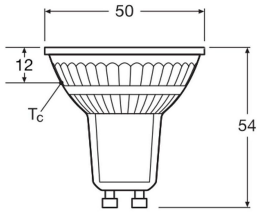

## Specifications Ledvance LED Reflector GU10 PAR16 8W 750lm 36d - 840 Cool White | Replaces 100W

[View Product](#)

### Technical Information

Technology	LED
Product Type Category	GU10 LED
Replaces (Watt)	100
Voltage (V)	220-240
Wattage	8
Beam Angle (degree)	36
Dimmable	Not Dimmable
Cap / Base	GU10
Colour Code	840 Cool White
Colour temperature (Kelvin)	4000 Cool White

## Dimensions

Length (mm)	54
Diameter (mm)	50
Shape	Reflector
Exact shape	PAR16