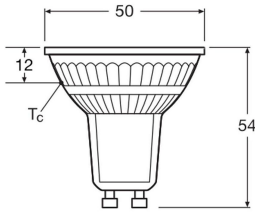

Specifications Ledvance LED Reflector GU10 PAR16 2.4W 230lm 36d - 830 Warm White | Replaces 35W

[View Product](#)

General Information

SKU	256907
EAN	4099854457982
Brand	Ledvance
Manufacturer Name	LED PAR16 P 2.4W 830 GU10
Full box quantity	1
Any Lamp all-in warranty	4 Years
Energy efficiency class	E
Average Lifetime (h)	15000

Technical Information

Technology	LED
Product Type Category	GU10 LED
Replaces (Watt)	35
Voltage (V)	220-240
Wattage	2.4
Beam Angle (degree)	36
Dimmable	Not Dimmable
Cap / Base	GU10
Colour Code	830 Warm White
Colour temperature (Kelvin)	3000 Warm White

Dimensions

Length (mm)	54
Diameter (mm)	50
Shape	Reflector
Exact shape	PAR16

Why Any-lamp?

 Order from the **largest lighting specialist** in Europe  **Customised** quotation

 Up to **7 years warranty**  **Easy** return process