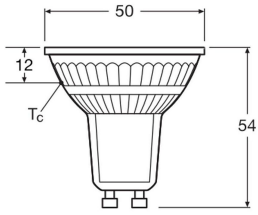

Specifications Ledvance LED Reflector GU10 PAR16 3.1W 350lm 120d - 830 Warm White | Replaces 35W

[View Product](#)

General Information

SKU	256894
EAN	4099854458101
Brand	Ledvance
Manufacturer Name	LED PAR16 P 3.1W 830 GU10
Full box quantity	1
Any Lamp all-in warranty	4 Years
Energy efficiency class	E
Average Lifetime (h)	15000

Technical Information

Technology	LED
Product Type Category	GU10 LED
Replaces (Watt)	35
Voltage (V)	220-240
Wattage	3.1
Beam Angle (degree)	120
Dimmable	Not Dimmable
Cap / Base	GU10
Colour Code	830 Warm White
Colour temperature (Kelvin)	3000 Warm White

Dimensions

Length (mm)	54
Diameter (mm)	50
Shape	Reflector
Exact shape	PAR16

Why Any-lamp?

 Order from the **largest lighting specialist** in Europe  **Customised** quotation

 Up to **7 years warranty**  **Easy** return process