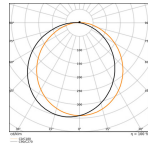

[View Product](#)

General Information

SKU	254854
EAN	4099854481031
Brand	Ledvance
Manufacturer Name	BLKH CBO RD EYELID 325 WT LEDV
Full box quantity	1

Technical Information

Emergency Lighting	No Emergency Unit
Mounting Method	Wall mounted
Colour of the Fixture	White
Product Type Category	Accessory - Bulkhead

Dimensions

Height (mm)	77
Diameter (mm)	325

Sensor Information

Order from the **largest lighting specialist** in Europe **Customised** quotation

Type of sensor

Up to **7 years warranty**

No Sensor

Easy return process