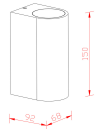

Specifications D'Lite Wall Light
Vossem Aluminium Black Up & Down |
IP54 - Suitable For 2x GU10

[View Product](#)

General Information

SKU	250630
EAN	5430004236023
Brand	D'Lite
Manufacturer Name	Vossem Aluminium body, clear glass diffuser, 220-240V/50-60Hz, 2xGU10 lampholder max:35W, bulb exclu
Any Lamp all-in warranty	2 Years

Technical Information

Technology	Fixture with Socket
Dimmable	Not Dimmable
Suitable for	GU10
Including bulb	No
Amount of bulbs required	2
Tiltable	No
Mounting Method	Wall mounted
Product Type Category	Decorative Lighting with Socket

Fixture Information

Fixture Connection	Cable
IP-rating	IP54

Colour of the Fixture Black

Series Vossem

Dimensions

Length (mm) 92

Width (mm) 68

Height (mm) 150