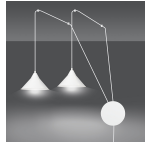

Specifications Emibig Pendant Abramo Steel White | Suitable for 2x E27 - Max 15W

[View Product](#)

General Information

SKU	259375
EAN	5907106006583
Brand	Emibig
Manufacturer Name	ABRAMO 2 WHITE
Any Lamp all-in warranty	5 Years
Application Area	Living Room, Decorative, Hospitality

Fixture Information

IP-rating	IP20
Colour of the Fixture	White
Housing	Steel
Series	Abramo

Dimensions

Length (mm)	4000
Width (mm)	600
Height (mm)	4000
Diameter (mm)	1500

Sensor Information

Type of sensor	No Sensor
----------------	-----------