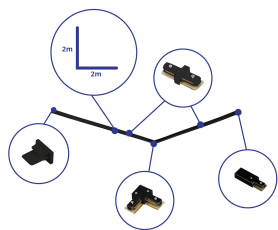

Specifications Bright Choice Rail Set 1-Phase L 2 x 2 Meter Black | incl. End Cap, Power Connector and L - Connector

[View Product](#)

General Information

SKU	254106
EAN	8719157064828
Brand	Bright Choice
Manufacturer Name	Complete L shaped 1-Phase Track Set Black – 2 x 2 meter incl. End Cap, Power Connector and L -Conne
Full box quantity	1
Any Lamp all-in warranty	3 Years

Technical Information

Colour of the Fixture	Black
Product Type Category	Accessory - 1-Phase Track

Dimensions

Length (mm)	1000
Height (mm)	20
Width (mm)	34

Why Any-lamp?

Sensor Information

Order from the **largest lighting specialist** in Europe **Customised** quotation