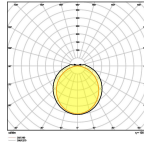

Specifications Multipack 4x Ledvance LED Waterproof Batten 50W 6100lm - 840 Cool White | 150cm

[View Product](#)

General Information

SKU	257367
EAN	8719157069113
Brand	Ledvance
Manufacturer Name	Multipack 4x DP COMP 1500 V 50W 840 IP66 PS LEDV
Any Lamp all-in warranty	5 Years
Average Lifetime (h)	75000

Technical Information

Technology	LED Integrated
Replaces (Watt)	2x58
Wattage	50
Voltage (V)	220-240
Dimmable	Not Dimmable
Colour of Light	White
Colour Code	840 Cool White
Colour temperature (Kelvin)	4000 Cool White
Colour Rendering (Ra)	80-89
Light colour options	Single Color
Luminous Flux (Lumen)	6100
Luminous Efficacy (lm/W)	123