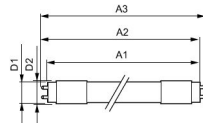

Specifications Philips LED Tube T8 CorePro (UN) Ultra Output 15.5W 2400lm - 840 Cool White | 120cm Replaces 36W

[View Product](#)

General Information

| | |
|--------------------------|--|
| SKU | 248765 |
| EAN | 8720169199989 |
| Brand | Philips |
| Manufacturer Name | CorePro LEDtube UN 1200mm UO 15.5W840 T8 |
| Full box quantity | 20 |
| Any Lamp all-in warranty | 3 Years |
| Energy efficiency class | D |
| Average Lifetime (h) | 50000 |
| Voltage (V) | 220-240 |

Dimensions

| | |
|---------------|-------|
| Length | 120cm |
| Length (mm) | 1213 |
| Diameter (mm) | 28 |

Why Any-lamp?

 Order from the **largest lighting specialist** in Europe  **Customised** quotation