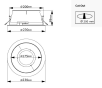

Specifications Philips LED Downlight GreenSpace DN510B 15W 1950lm 120D - 830 Warm White | 230mm - Cutout 200mm

[View Product](#)

## Dimensions

|               |     |
|---------------|-----|
| Height (mm)   | 89  |
| Diameter (mm) | 230 |