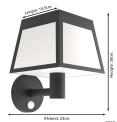

Specifications Eglo Wall Light Altalia Solar Black 7W 800lm - 830 Warm White | IP65 - Motion Sensor

[View Product](#)

General Information

SKU	260888
EAN	9008606298006
Brand	Eglo
Manufacturer Name	SOLAR-LED WL WITH SENSOR BLACK/WHITE 'ALTILIA'
Any Lamp all-in warranty	2 Years
Average Lifetime (h)	25000
Application Area	Outdoor

Dimensions

Length (mm)	155
Height (mm)	200

Sensor Information

Type of sensor	Motion Sensor
----------------	---------------

Why Any-lamp?

 Order from the **largest lighting specialist** in Europe  **Customised** quotation